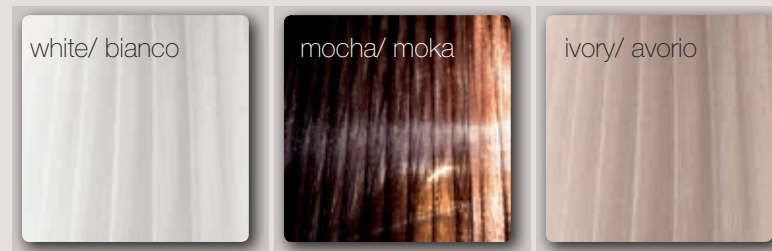

material

material

Metal and lampshade in plissé with glass elements

Metallo e paralume in plissé con elementi in vetro

symbols